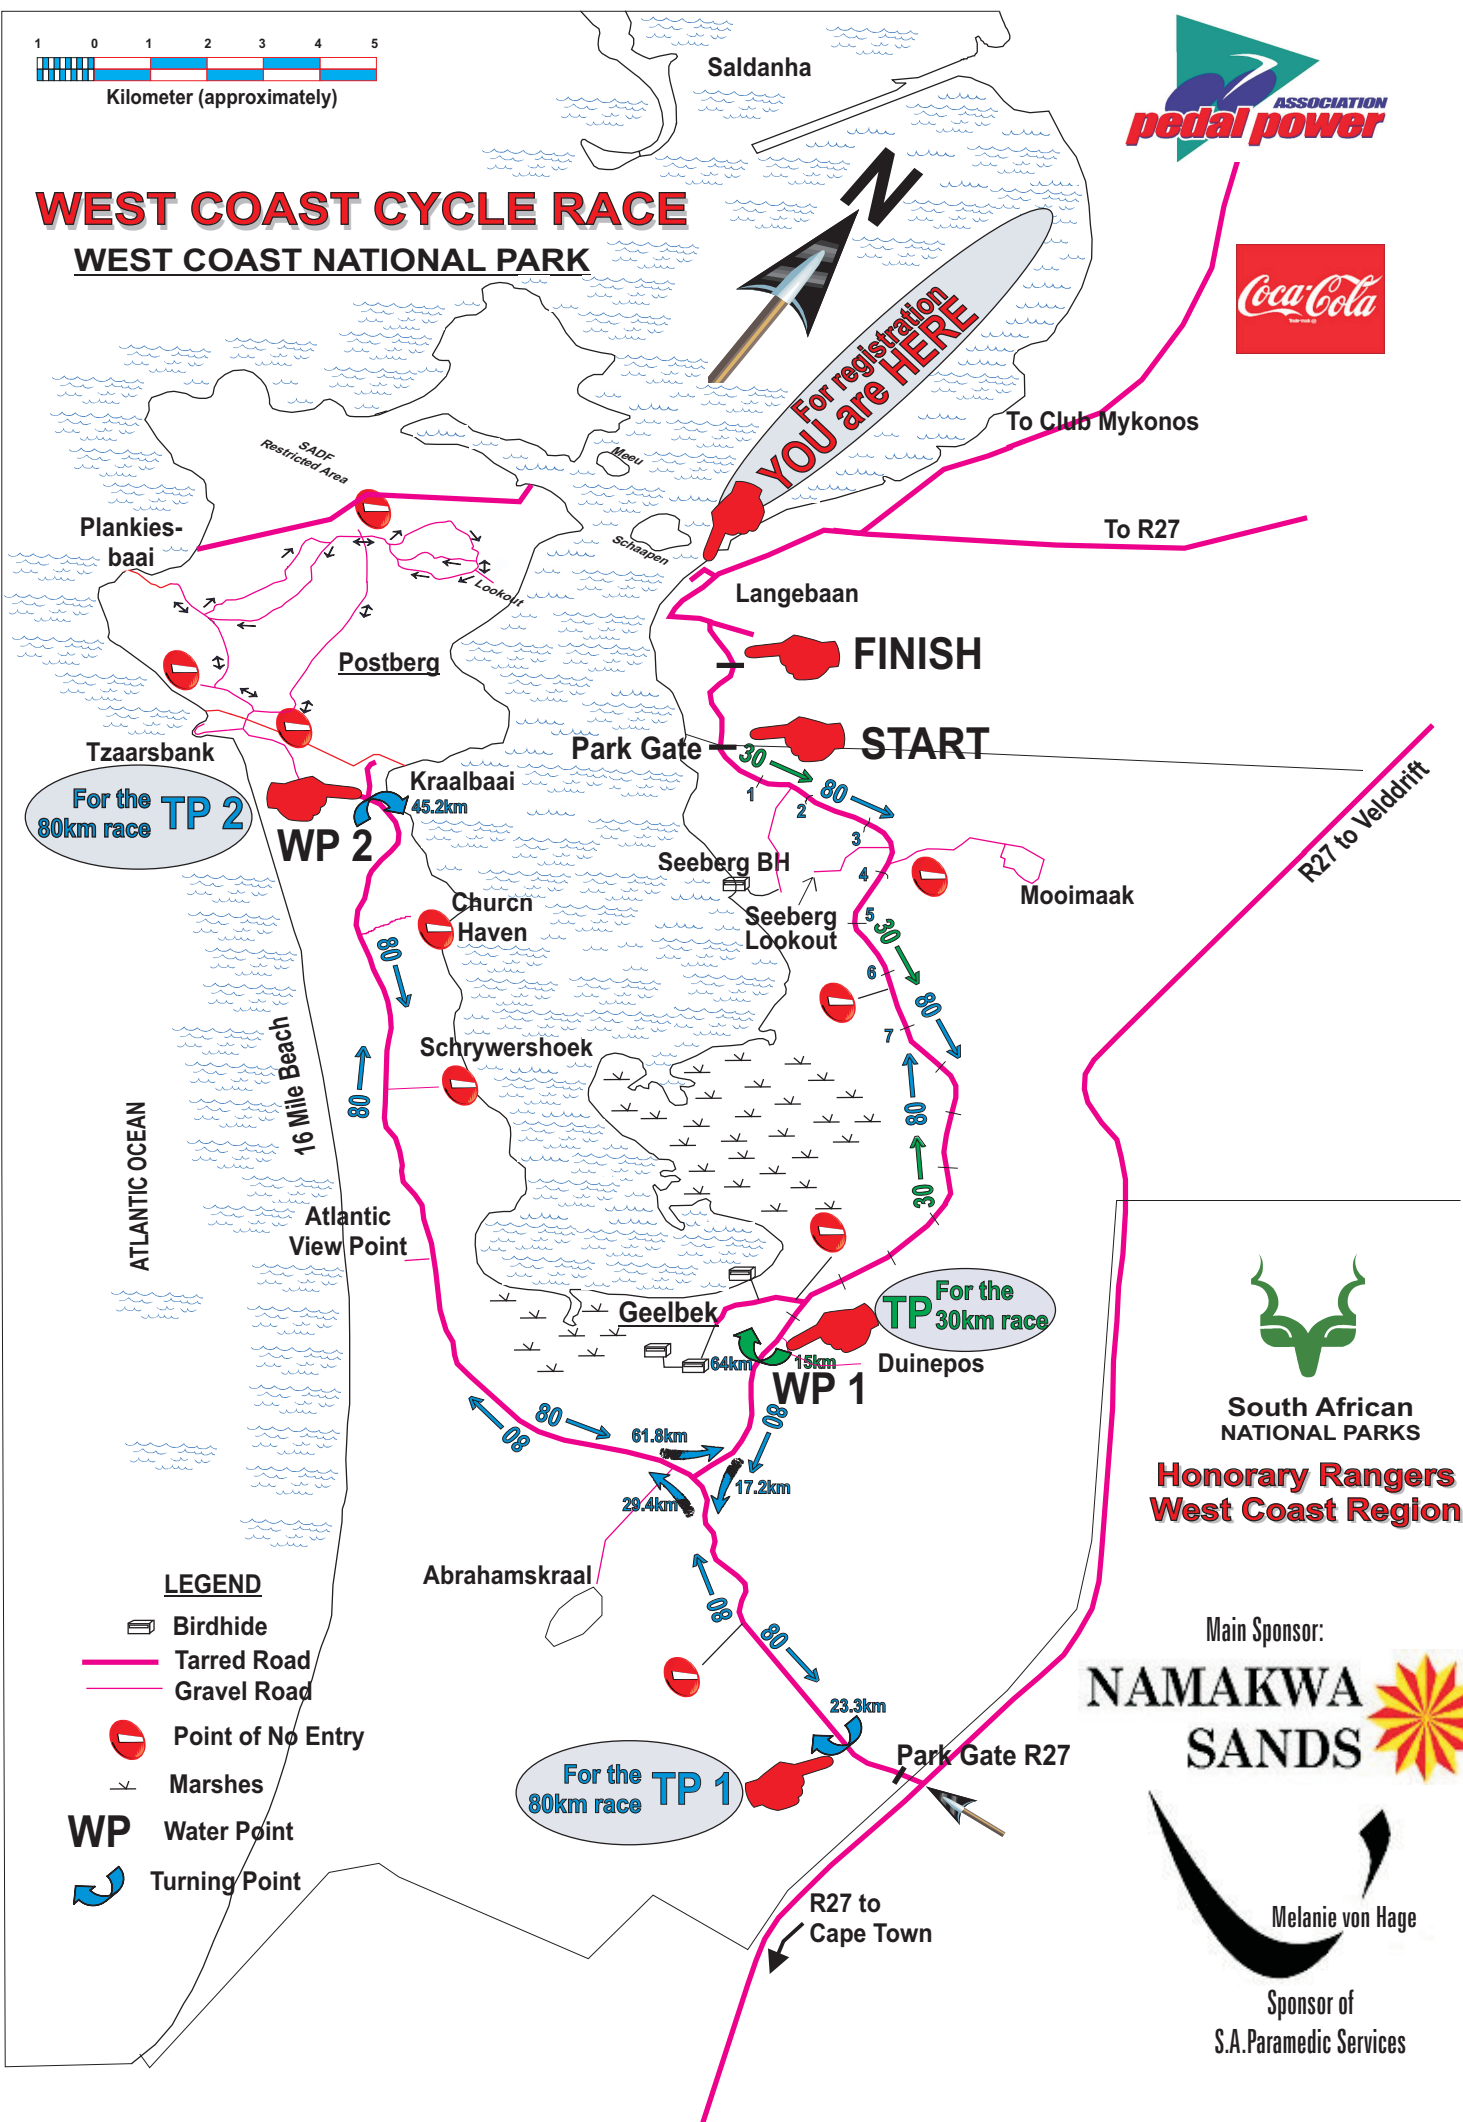

WEST COAST CYCLE RACE

WEST COAST NATIONAL PARK

For registration
YOU are HERE

For the 80km race **TP 2**

For the 30km race **TP 3**

For the 80km race **TP 1**

LEGEND

- Birdhide
- Tarred Road
- Gravel Road
- Point of No Entry
- Marshes
- Water Point
- Turning Point

South African NATIONAL PARKS

**Honorary Rangers
West Coast Region**

Main Sponsor:

Sponsor of
S.A. Paramedic Services